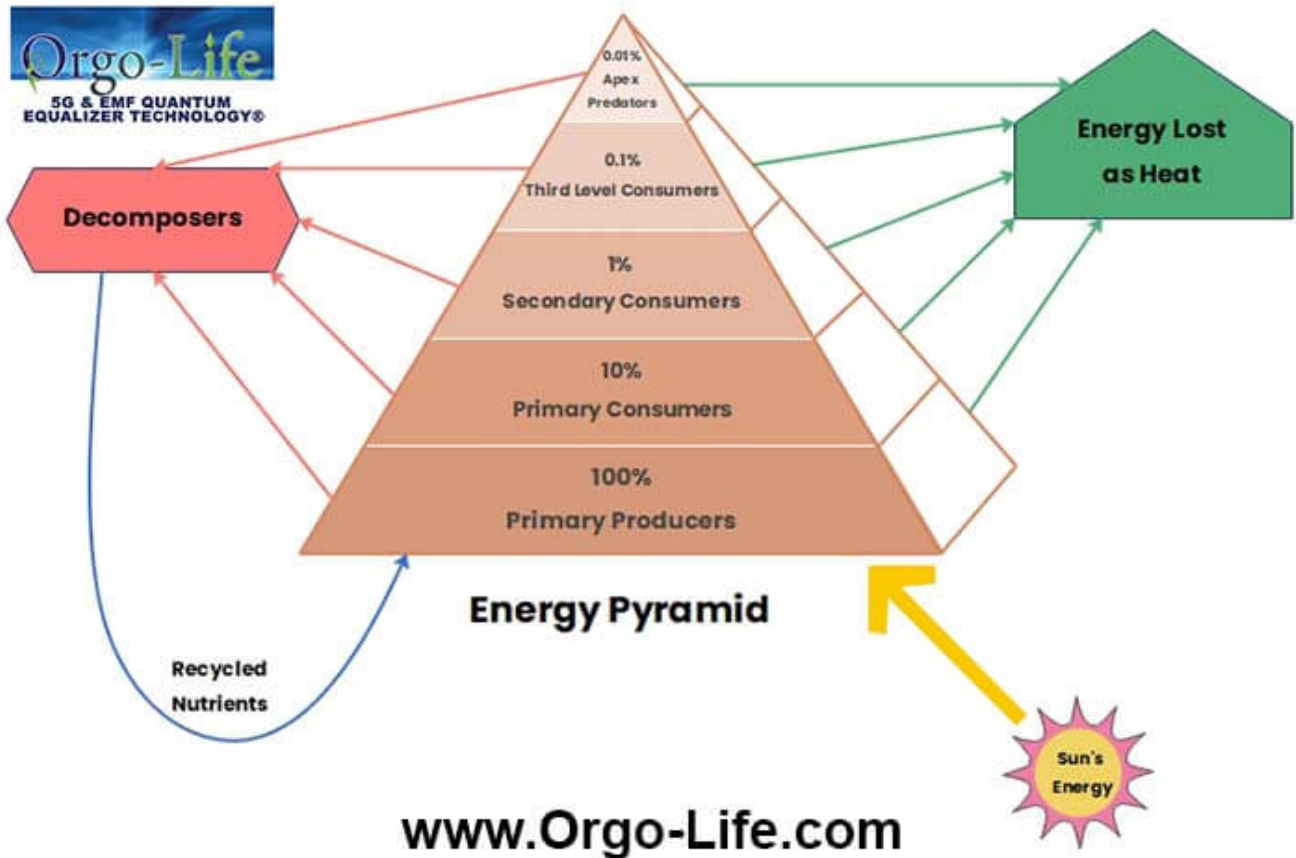

The pyramids therefore have a much stronger and more directed flow of energy and a wider radius of effect. Psychics and energy sensitive people will often observe a beam of energy coming out of the top of the pyramid - most people can feel this by waving their hand in the air above the pyramid and describing it as a feeling of warmth or tingling or pressure on the palm of the hand.

These Pyramids were created with the specific intentions of banishing negative energies and entities while cleansing home and person. The main intention is to bring harmony into all aspects of your life (the grounding). A pyramid functions as a transmitter to direct intention. By charging it with your thoughts, it will manifest and harmonize!