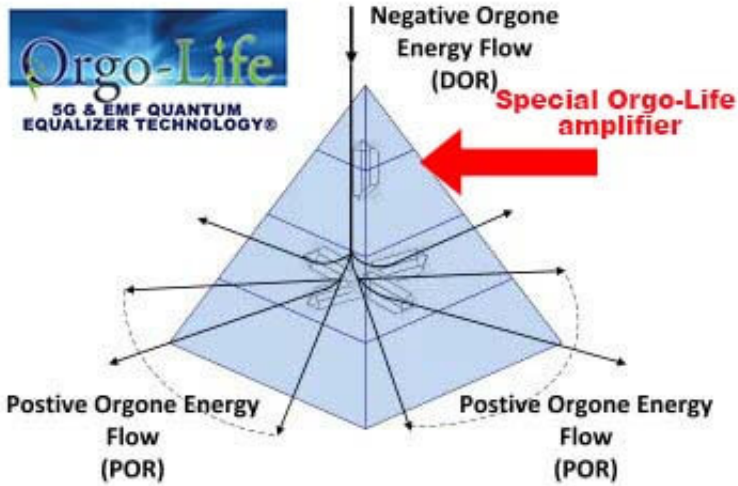

The Orgo-Life is created by the process of mixing polyester resin, crystals and metal. When the resin hardens, it shrinks and exerts pressure on the crystal. This pressure changes the polarity of the crystal creating a piezoelectric effect on the surrounding dirty/chaotic electromagnetic fields, electromagnetic frequencies. This effect harmonizes negative electromagnetic fields, or DOR, into positive electromagnetic fields (negative ions), or POR.